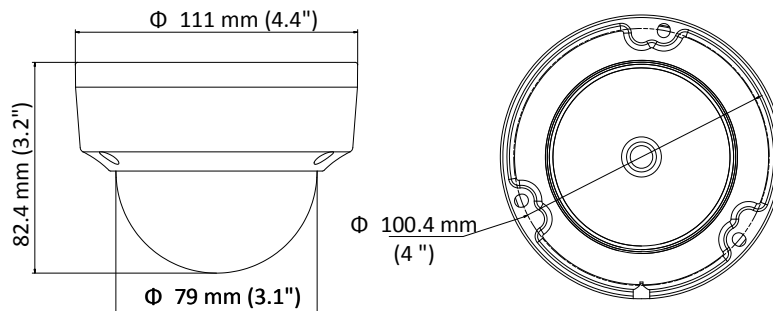

Available Models

DS-2CD1141-I

Dimension