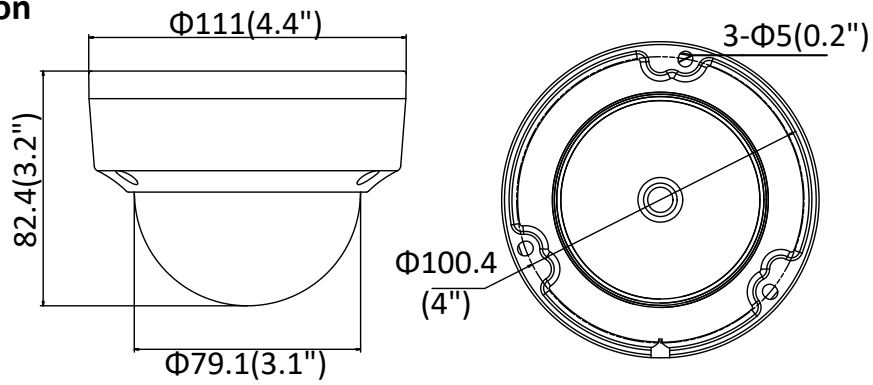

Dimension

Unit: mm

Accessory