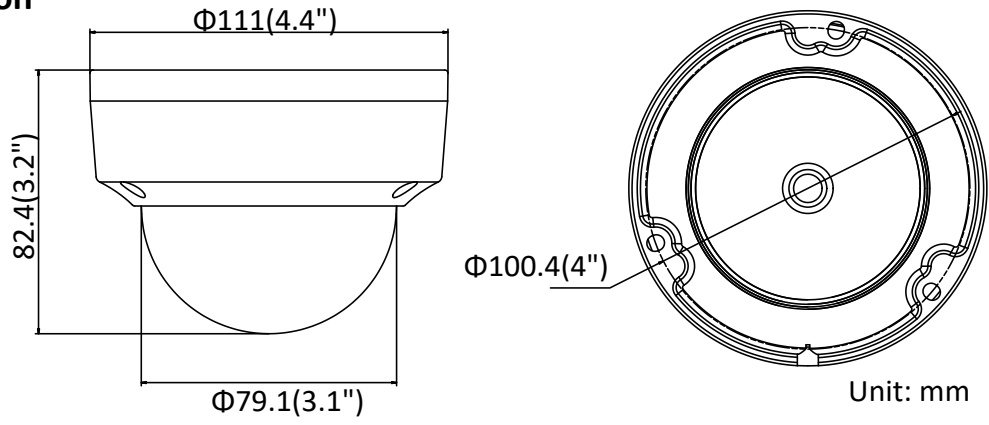

Available Model

DS-2CD2183G0-I (2.8/4/6/8 mm), DS-2CD2183G0-IS (2.8/4/6/8 mm)

Dimension