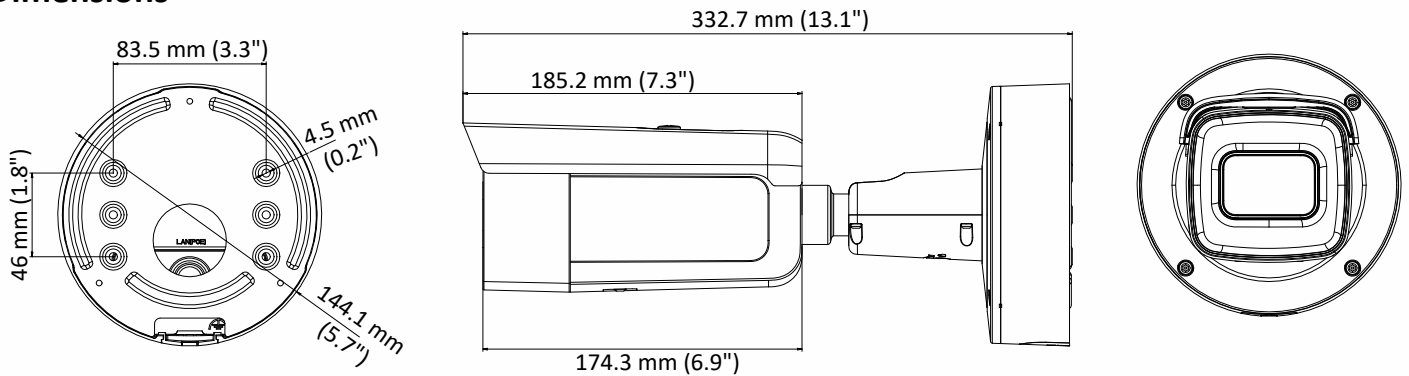

Dimensions

Accessories

Distributed by