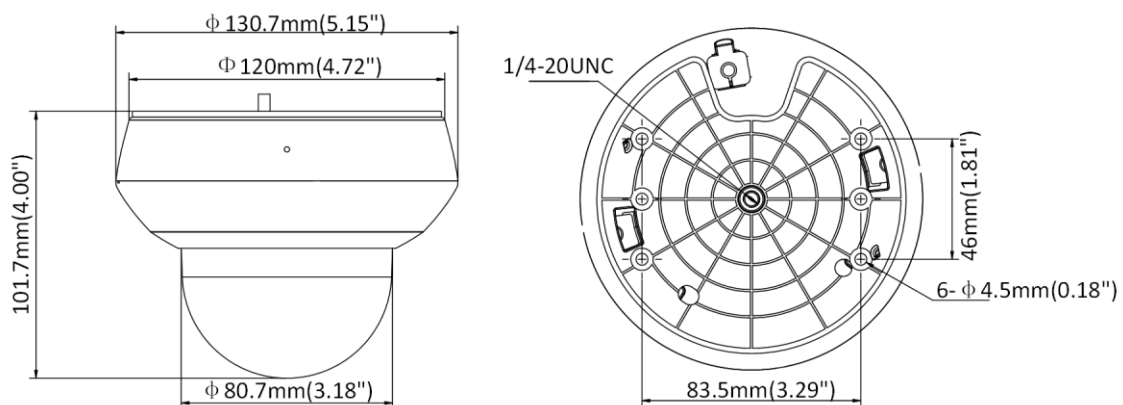

General

Language (Web Browser Access)	32 languages. English, Russian, Estonian, Bulgarian, Hungarian, Greek, German, Italian, Czech, Slovak, French, Polish, Dutch, Portuguese, Spanish, Romanian, Danish, Swedish, Norwegian, Finnish, Croatian, Slovenian, Serbian, Turkish, Korean, Traditional Chinese, Thai, Vietnamese, Japanese, Latvian, Lithuanian, Portuguese (Brazil)
Power	12 VDC (Max. 9.9 W, including max. 4.2 W for IR) PoE 802.3af (Max. 11.2 W, including max. 4.2 W for IR)
Working Environment	Temperature: -20°C to 60°C (-4°F to 140°F), humidity: ≤ 90%
Protection Level	IP66 standard, IK 10, surge protection, ±2kV Line to Gnd, ±1kV Line to Line, IEC61000-4-5
Material	Aluminum alloy, PC, PC+ABS
Dimension	Φ 130.7 mm × 101.7 mm (Φ 5.15" × 4.00")
Weight	Approx. 0.53 kg (1.17 lb.)

DORI

The DORI (detect, observe, recognize, identify) distance gives the general idea of the camera ability to distinguish persons or objects within its field of view. It is calculated based on the camera sensor specification and the criteria given by EN 62676-4: 2015.

DORI	Detect	Observe	Recognize	Identify
Definition	25 px/m	63 px/m	125 px/m	250 px/m
Distance (Tele)	180.0 m (590.6 ft)	71.4 m (234.3 ft)	36.0 m (118.1 ft)	18.0 m (59.1 ft)

Available Model

DS-2DE2A404IW-DE3(2.8-12 mm) (C), 12 VDC & PoE

Dimensions