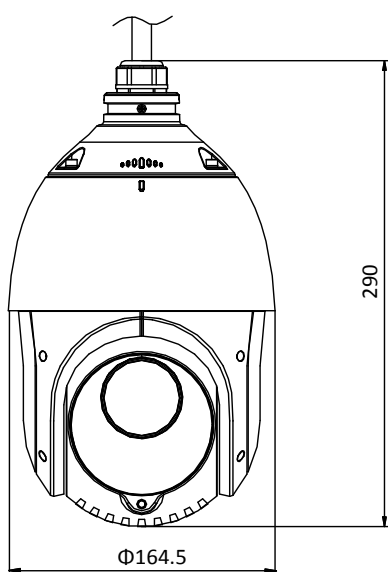

DORI

The DORI (detect, observe, recognize, identify) distance gives the general idea of the camera ability to distinguish persons or objects within its field of view.

It is calculated based on the camera sensor specification and the criteria given by EN 62676-4: 2015.

DORI	Detect	Observe	Recognize	Identify
Definition	25 px/m	63 px/m	125 px/m	250 px/m
Distance (Tele)	2400.0 m (7874.0 ft)	952.4 m (3124.7 ft)	480.0 m (1574.8 ft)	240.0 m (787.4 ft)

Available Model

DS-2DE4425IW-DE (E) 12 VDC & PoE+ (802.3 at, class 4)

Dimensions

Unit: mm

Accessory

Included:

ASW0081-1220002W
Power adapter

DS-1618ZJ
Wall Mount

Optional:

DS-1602ZJ
Wall Mount